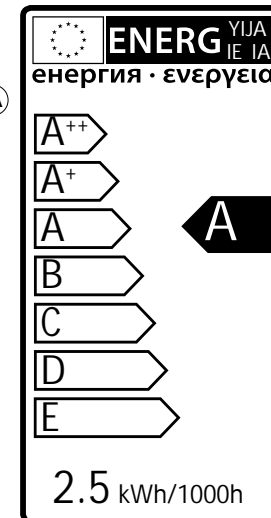

Aurora

4120601

3 Watt	On/Off 5000	Failure < 5% after 1000h
130 Lumen	Non dimmable	Failure < 10% after 6000h
3000 Kelvin	Instant full light	Flux > 80% after 6000h
10.000 Hours	Power factor > 0,5	CRI > 65

SMD LED unit 12x
12V 3W
warm white
Art. nr. 1308011

- A- AC504
- B- RB121
- C- SM097
- D- RB003
- E- PL517
- F- PL066

Wall

Light source