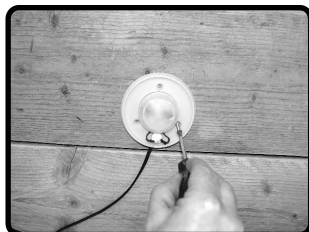

Aurora

4120601

3 Watt	On/Off 5000	Failure < 5% after 1000h
130 Lumen	Non dimmable	Failure < 10% after 6000h
3000 Kelvin	Instant full light	Flux > 80% after 6000h
10.000 Hours	Power factor > 0,5	CRI > 65

SMD LED unit 12x
12V 3W
warm white
Art. nr. 1308011

- A- AC504
- B- RB121
- C- SM097
- D- RB003
- E- PL517
- F- PL066

Wall

Light source