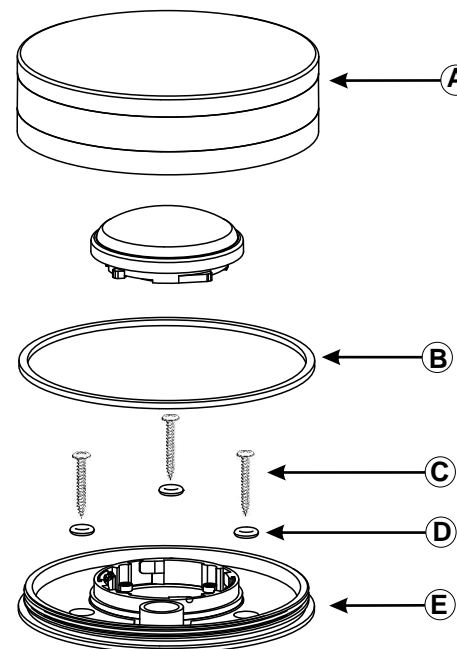

Aurora

4120601

3 Watt	On/Off 5000	Failure < 5% after 1000h
130 Lumen	Non dimmable	Failure < 10% after 6000h
3000 Kelvin	Instant full light	Flux > 80% after 6000h
10.000 Hours	Power factor > 0,5	CRI > 65

SMD LED unit 12x
12V 3W
warm white
Art. nr. 1308011

- A- AC504
- B- RB121
- C- SM097
- D- RB003
- E- PL517
- F- PL066

Wall

Light source